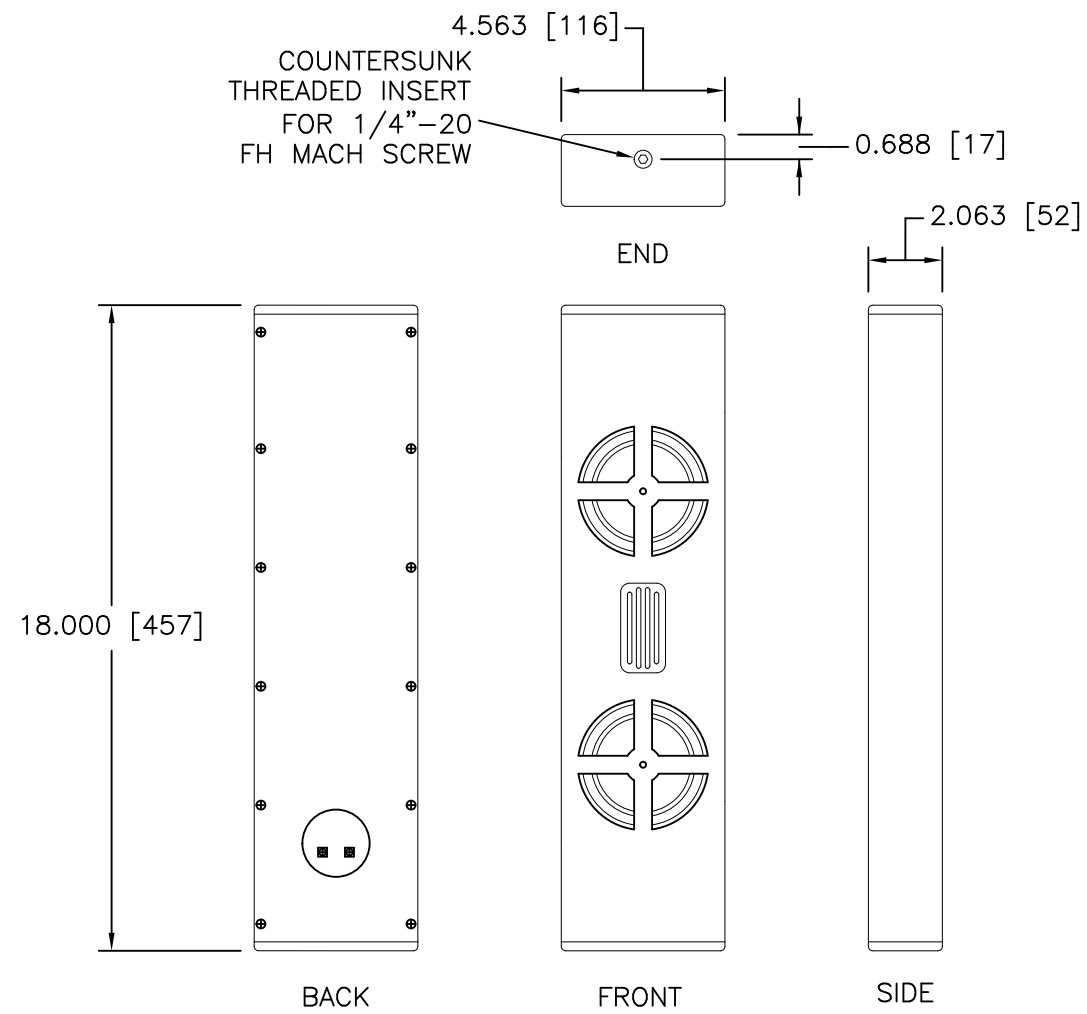

COUNTERSUNK
THREADED INSERT
FOR 1/4"-20
FH MACH SCREW

4.563 [116]

0.688 [17]

2.063 [52]

END

18.000 [457]

BACK

FRONT

SIDE

 **innovox**
 AMERICAN LOUDSPEAKER INNOVATION

296 Pascal Street N.
 St. Paul, MN 55104
 Tel: (651) 209-7660
 Fax: (651) 209-7663

Title		MODEL SL-2.1 R	
Dwg	SL-2.1R_Rev2.dwg	Author	MRH
Date	1/20/09	Revision	Rev 02

BACK

FRONT

SIDE

296 Pascal Street N.
 St. Paul, MN 55104
 Tel: (651) 209-7660
 Fax: (651) 209-7663

Title		MODEL SL-2.1 R	
DWG.	SL-2.1R_Rev1.dwg	Author	DS
Date	1/20/09	Revision	Rev 01