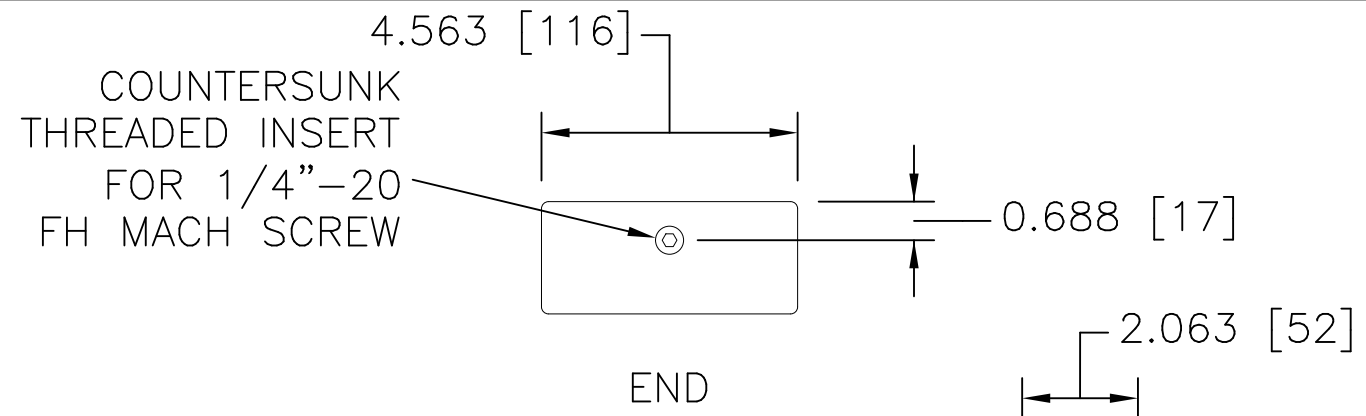

BACK

296 Pascal Street N.
St. Paul, MN 55104
Tel: (651) 209-7660
Fax: (651) 209-7663

Title		MODEL SL-2.1 R	
DWG.	SL-2.1R_Rev1.dwg	Author	DS
Date	1/20/09	Revision	Rev 01