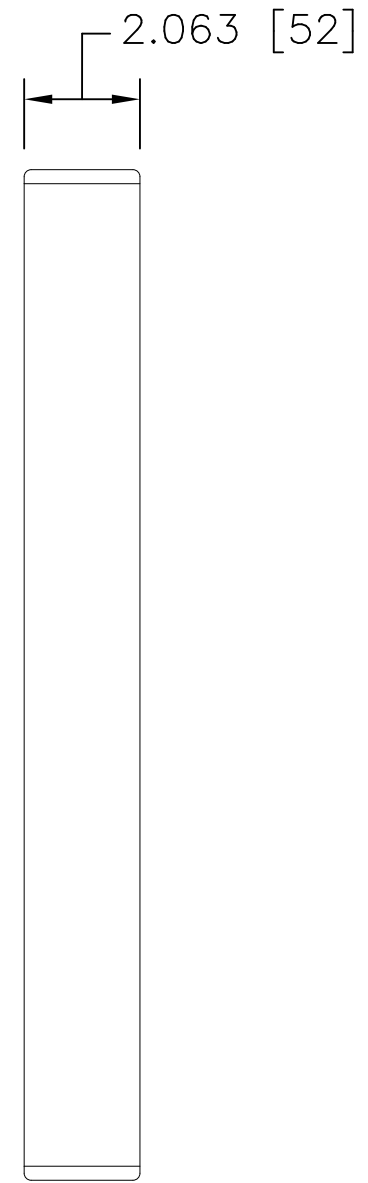

COUNTERSUNK
THREADED INSERT
FOR 1/4"-20
FH MACH SCREW

4.563 [116]

0.688 [17]

2.063 [52]

END

18.000 [457]

BACK

FRONT

SIDE

 **innovox**
 AMERICAN LOUDSPEAKER INNOVATION

296 Pascal Street N.
 St. Paul, MN 55104
 Tel: (651) 209-7660
 Fax: (651) 209-7663

Title		MODEL SL-2.1 R	
Dwg	SL-2.1R_Rev2.dwg	Author	MRH
Date	1/20/09	Revision	Rev 02

BACK

FRONT

SIDE

296 Pascal Street N.
 St. Paul, MN 55104
 Tel: (651) 209-7660
 Fax: (651) 209-7663

Title		MODEL SL-2.1 R	
DWG.	SL-2.1R_Rev1.dwg	Author	DS
Date	1/20/09	Revision	Rev 01