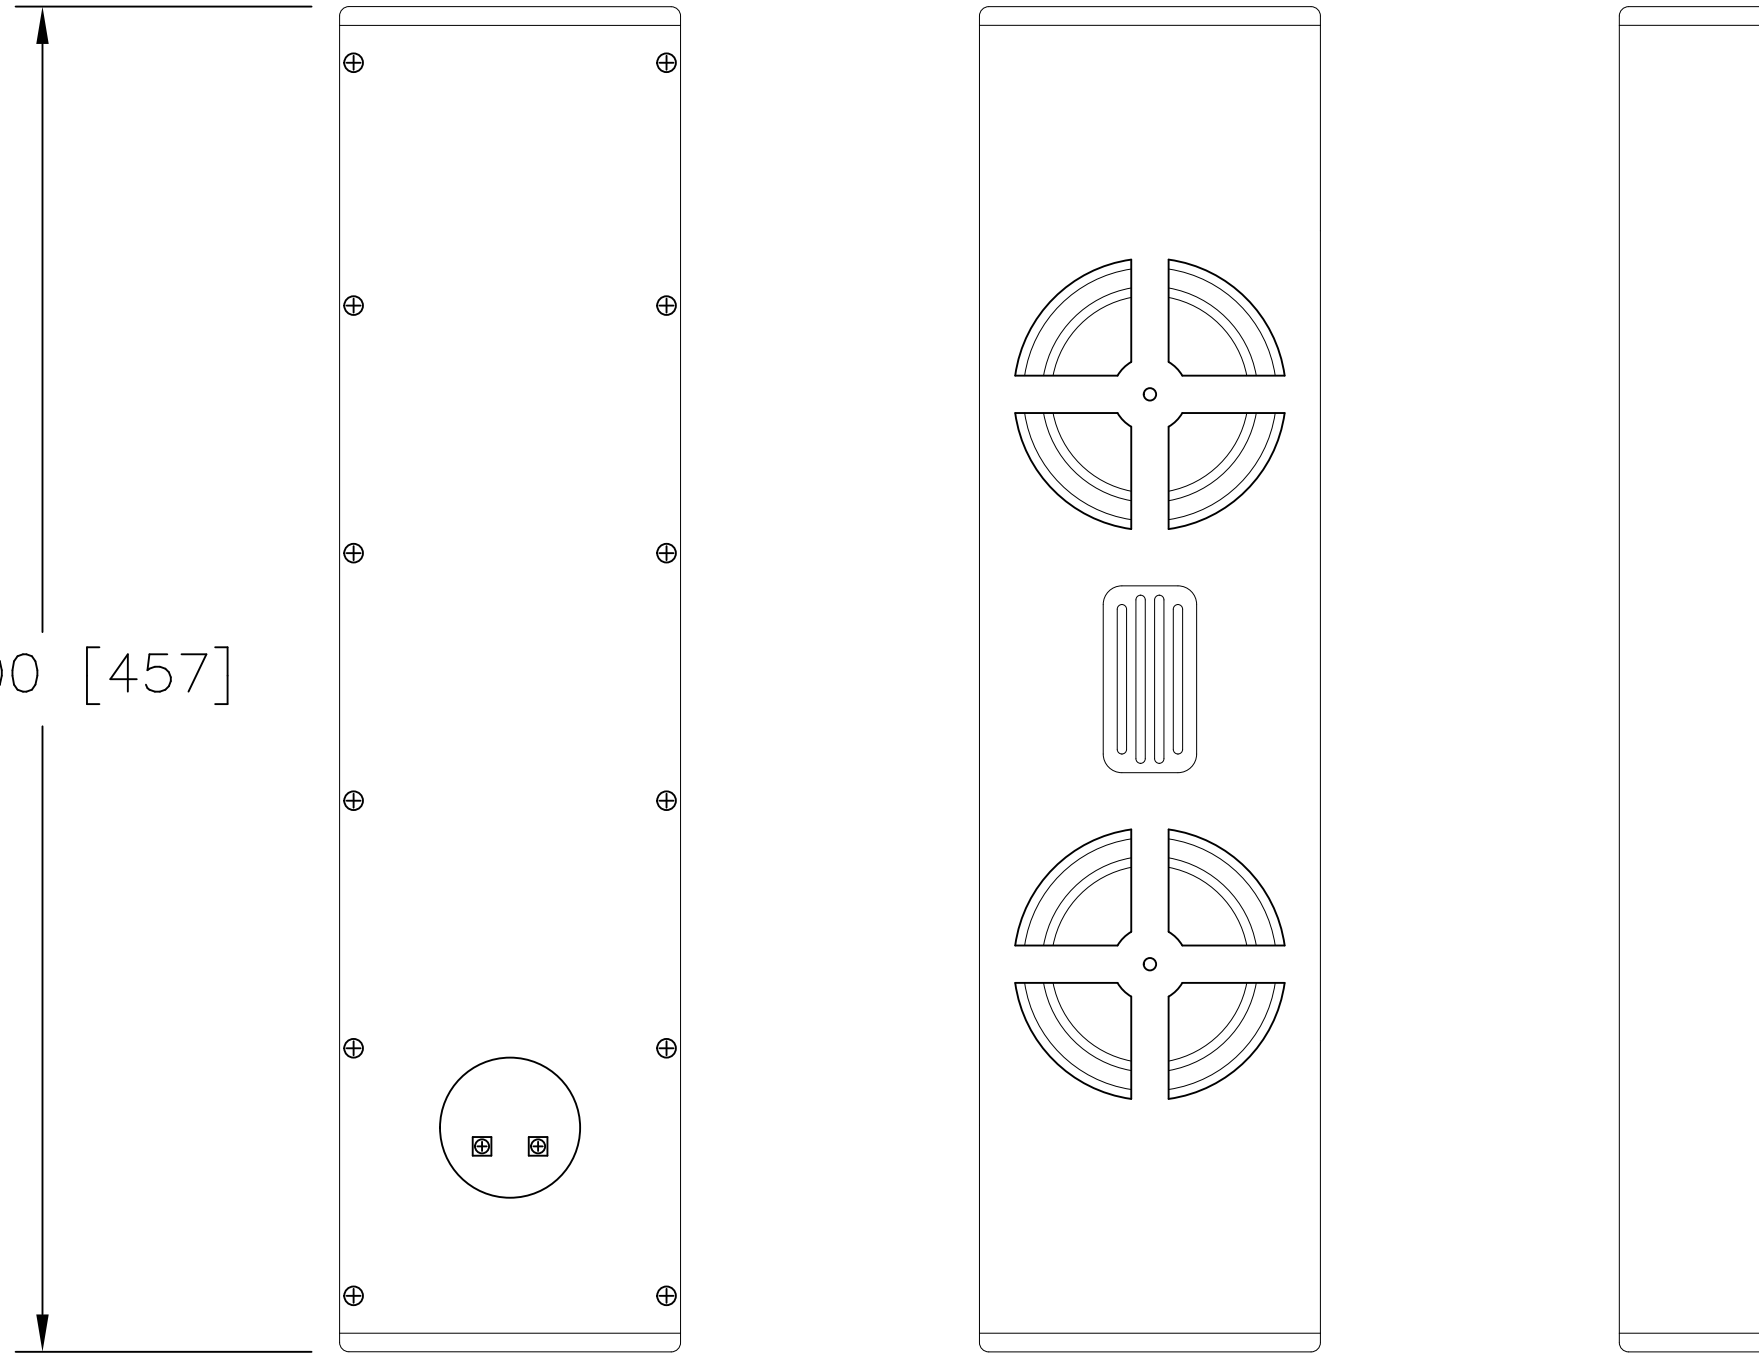

COUNTERSUNK
THREADED INSERT
FOR 1/4"-20
FH MACH SCREW

4.563 [116]

0.688 [17]

2.063 [52]

END

18.000 [457]

BACK

FRONT

SIDE

 **innovox**
 AMERICAN LOUDSPEAKER INNOVATION

296 Pascal Street N.
 St. Paul, MN 55104
 Tel: (651) 209-7660
 Fax: (651) 209-7663

Title		MODEL SL-2.1 R	
Dwg	SL-2.1R_Rev2.dwg	Author	MRH
Date	1/20/09	Revision	Rev 02

BACK

FRONT

SIDE

296 Pascal Street N.
 St. Paul, MN 55104
 Tel: (651) 209-7660
 Fax: (651) 209-7663

Title		MODEL SL-2.1 R	
DWG.	SL-2.1R_Rev1.dwg	Author	DS
Date	1/20/09	Revision	Rev 01