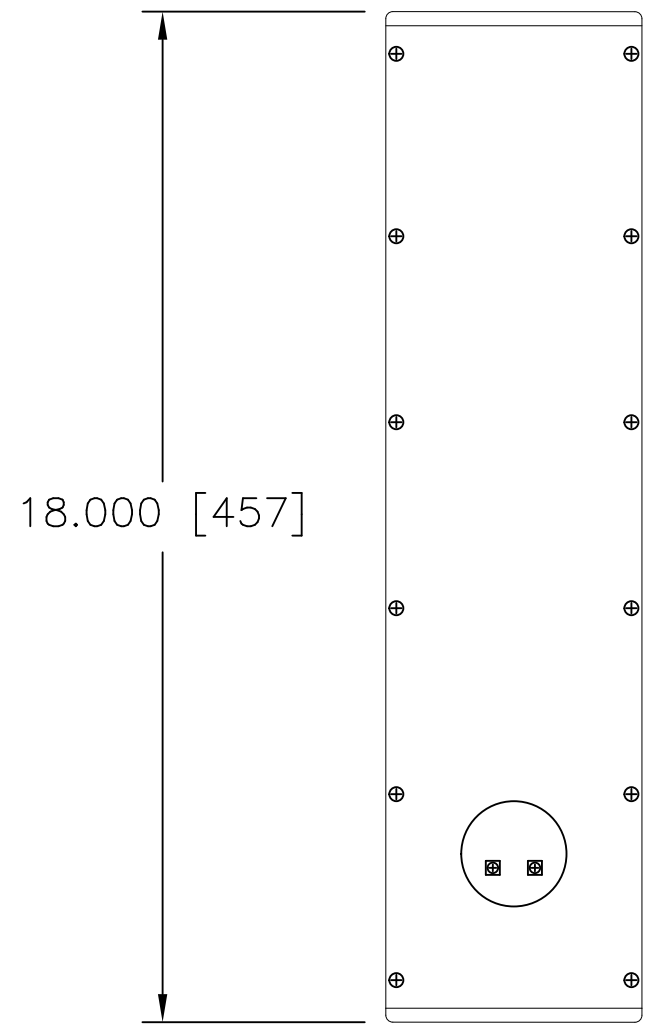

COUNTERSUNK
THREADED INSERT
FOR 1/4"-20
FH MACH SCREW

4.563 [116]

0.688 [17]

2.063 [52]

END

18.000 [457]

BACK

FRONT

SIDE

 **innovox**
 AMERICAN LOUDSPEAKER INNOVATION

296 Pascal Street N.
 St. Paul, MN 55104
 Tel: (651) 209-7660
 Fax: (651) 209-7663

Title		MODEL SL-2.1 R	
Dwg	SL-2.1R_Rev2.dwg	Author	MRH
Date	1/20/09	Revision	Rev 02

BACK

FRONT

SIDE

296 Pascal Street N.
 St. Paul, MN 55104
 Tel: (651) 209-7660
 Fax: (651) 209-7663

Title		MODEL SL-2.1 R	
DWG.	SL-2.1R_Rev1.dwg	Author	DS
Date	1/20/09	Revision	Rev 01